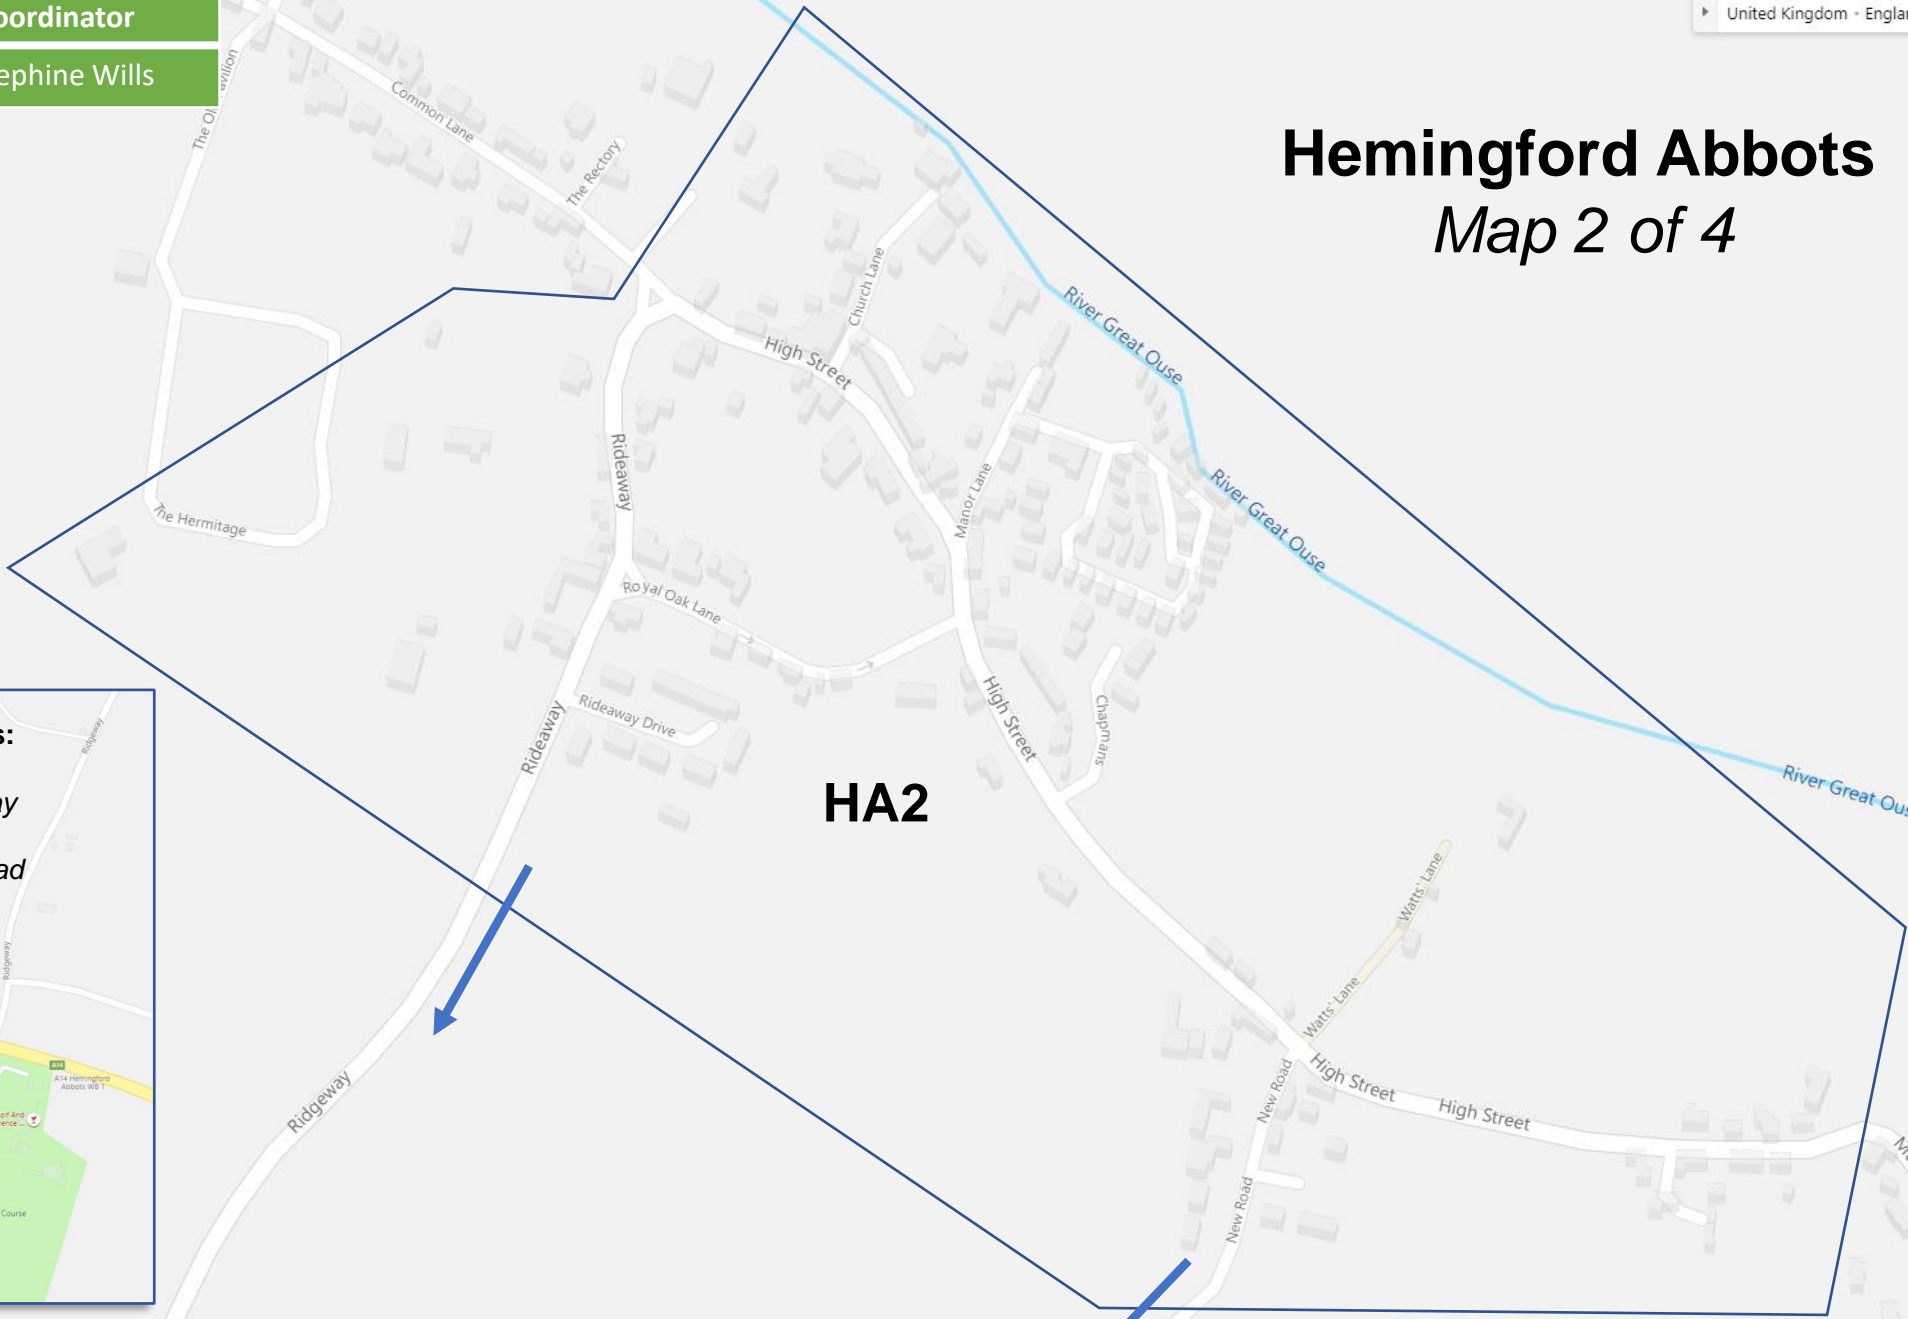

Zone	Coordinator
HA2	Josephine Wills

Hemingford Abbots

Map 2 of 4

Zone includes:

- All Rideaway
- Moats Way
- All New Road

The inset map shows the location of the HA2 zone (highlighted in green) within the Hemingford Abbots area. It includes the A14 road, Hemingford Abbots Golf Course, Cambridge Golf And Conference, and the Hemingford Pavilion. The zone is bounded by Rideaway, Moats Way, and New Road.